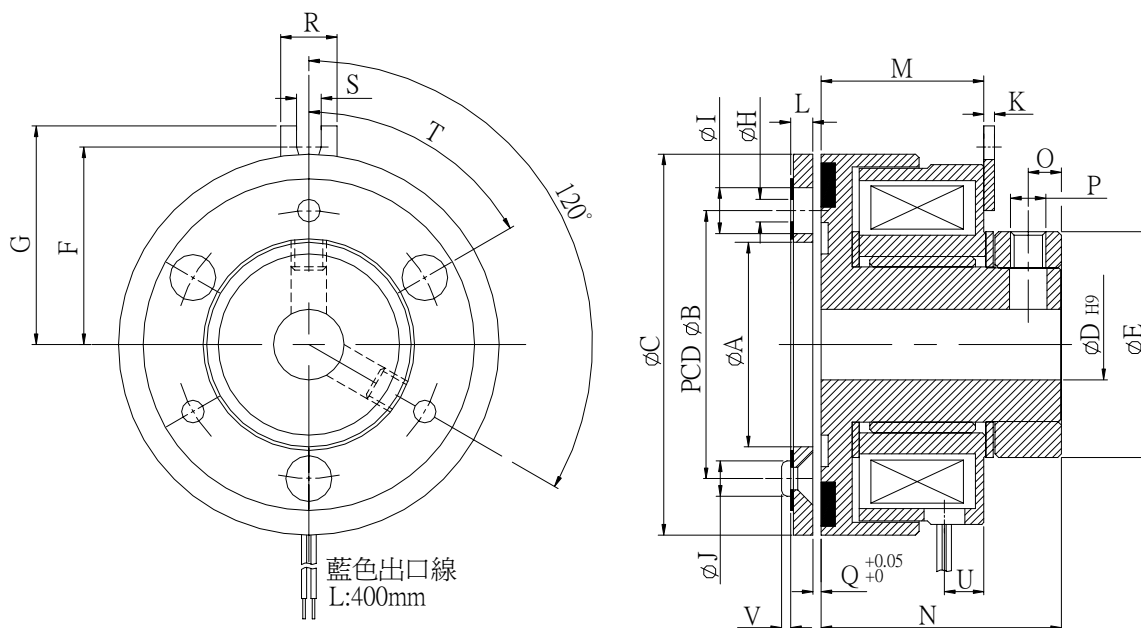

MCE Series

微小型电磁离合器 Micro Magnetic Clutch

型號 MODEL	MCES03AA	MCES06AA	MCES09AA	MCE0S2AA	MCE0S4AA	
靜摩擦轉距 (Nm)	0.3	0.6	0.9	1.8	3.6	
功率 [24V](W) at 20°C	3.9	6.2	6	8	10	
徑向尺寸	A	10	12.5	15.2	20	29
	B	17.6	19.5	23	30	38
	C	25	31	34	43	54
	D	5	6	6	8	10
	E	14	16	18	25	32
	F	12	18	20	23	28
	G	14.5	21	23	26	31
	H	2-2.1	2-2.1	3-2.6	3-3.1	3-3.1
	I	2-5	2-5	3-6	3-7	3-6.5
	J	2-3.7	2-3.7	3-5	3-5	3-5
軸向尺寸	K	1	1.5	1.5	1.5	1.5
	L	2.1	2.2	2.4	3.4	3.15
	M	15.7	17	18.5	21.7	23
	N	22	22.5	26	31	34
	O	2.75	3	2.5	3	4.7
	P	2-M3*P0.5	3-M3*P0.5	2-M3*P0.5	2-M4*P0.7	2-M5*P0.8
	Q	0.1	0.1	0.15	0.15	0.2
	R	8	8	8	8	8
	S	3.5	3.5	3.5	3.5	3.5
	T	90°	90°	60°	60°	60°
	U	4	4	4	5.5	5.5
	V	0.6	0.6	1.5	2	2